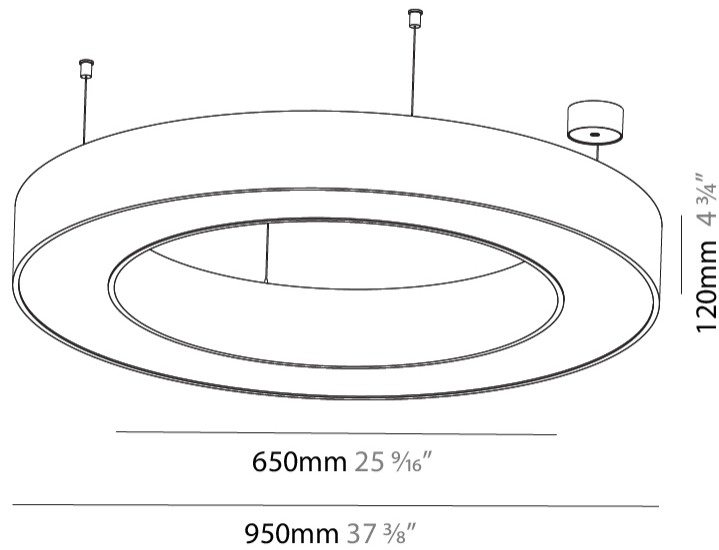

GENERAL

Series: Glorious
Subseries: Glorious
Brand: Prolicht
Division: Architectural
Mounting Type: Suspension
Mounting Location: Ceiling
Subcategory: Ambient

PHYSICAL

Shape: Round
Diameter (mm): 950
Diameter (in): 37 ³/₈
Height (mm): 120
Height (in): 4 ³/₄
Max. Overall Height (mm): 2120
Max. Overall Height (in): 83 ⁷/₁₆
Light Distribution: Direct
Weight (kg): 9.172
Weight (lbs): 20.22
Diffuser: [PMMA - Opal or Micro-Prism](#)
Fixture Finish: [SSR / BKV / CWI / CRY / HAB / LAG / UFT / ITA / RUA / RUR / MIC / FTG / MYG / TWT / LOD / PUS / FRO / FUP / KIA / POP / BLS / SPG / MEY / GOH / GUM / CHC / COM / ABZ / JAG / OBR / MOS / ROR](#)
Fixture Material: Aluminum

ELECTRICAL

Lamp Type: LED (Zhaga Standard)
Input Wattage (W): 45
Total Output Wattage (W): 36 / 28.8 (3500K)
Dimming: [Non-Dimming / Phase Dimming (120Vac only) / 0-10V Dimming](#)
Driver Included: Yes
Driver Location: Integrated
Driver Type: Constant Current
Driver Class: Class 2
Input Voltage (V): 120 - 277
Constant Current (MA): 350 / 900 (3500K)

LED

Color Temperature (°K): [3000 / 3500 / 4000](#)
Max. Delivered Lumen (lm): 4150 / 4302 / 4390
CRI: >80 CRI
Efficiency (%): 65
Lamp Life (hrs): 50000

OPTICAL

RATINGS AND CERTIFICATIONS

Certified By: Certified for North American Standards
IP rating: IP20